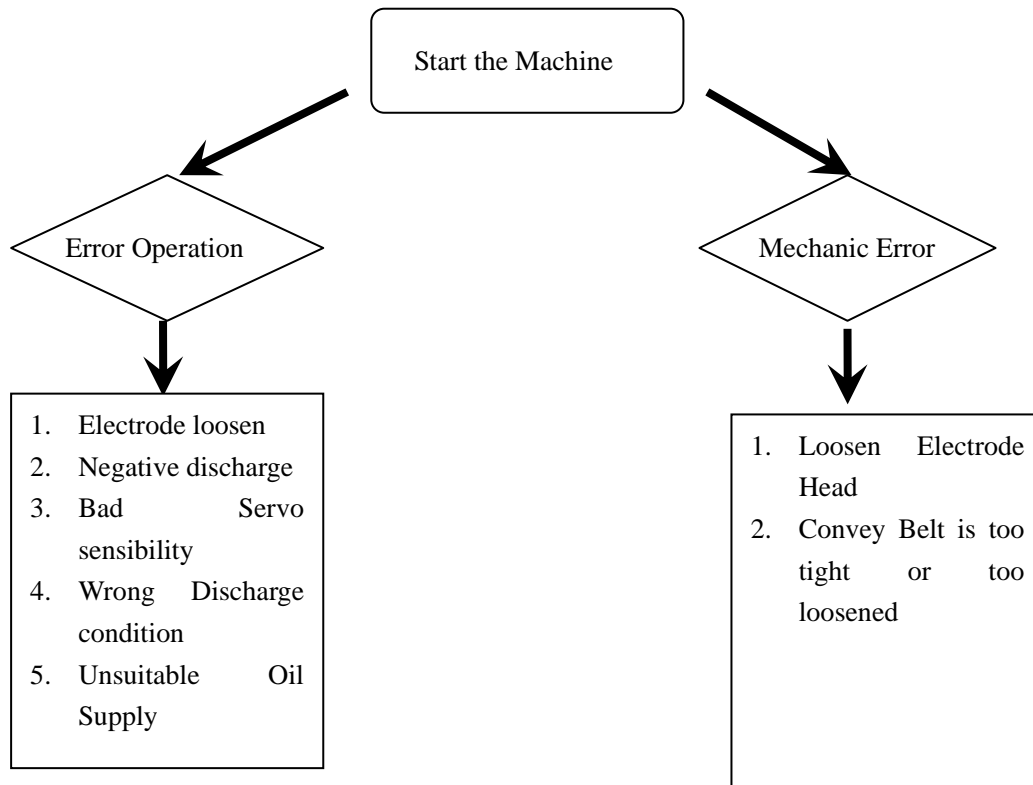

EDM TROUBLE SHOOTING

A. No Power Input

B. Discharge ----Hunting

C. Discharge unstably

D. Easy to Deposit Carbon

E. Anti fire start while start discharging

F. Trouble with DRO

G. No Processing Oil