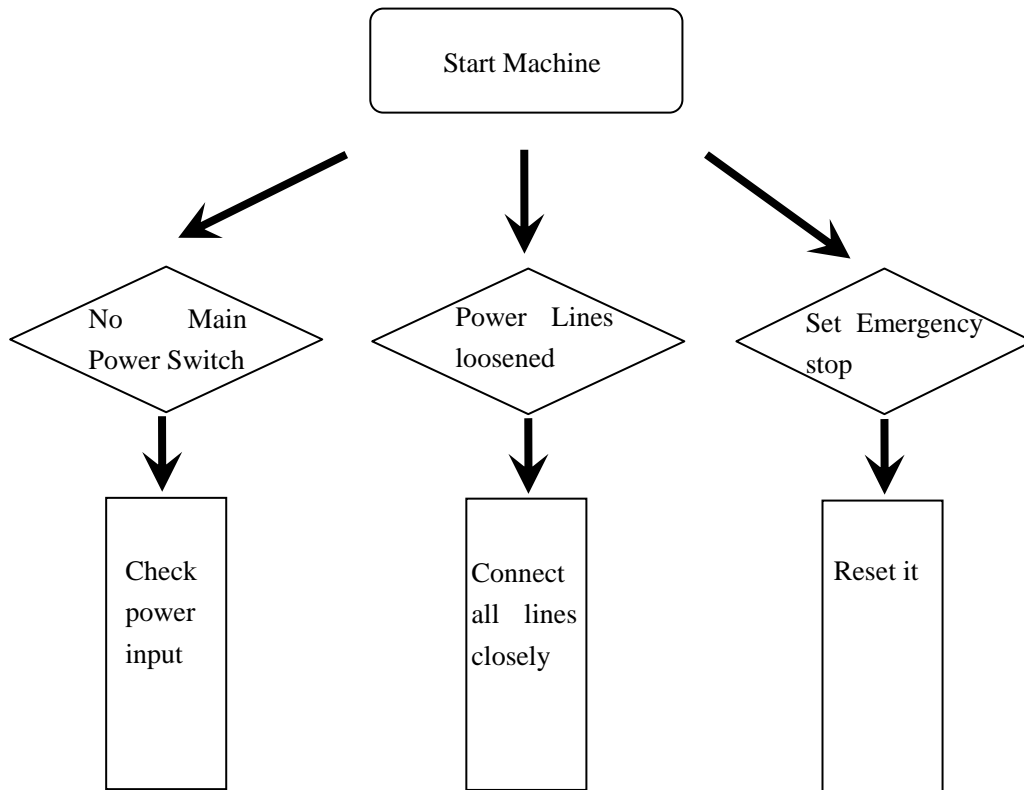

EDM TROUBLE SHOOTING

A. No Power Input

B. Discharge ----Hunting

C. Discharge unstably

D. Easy to Deposit Carbon

E. Anti fire start while start discharging

F. Trouble with DRO

G. No Processing Oil