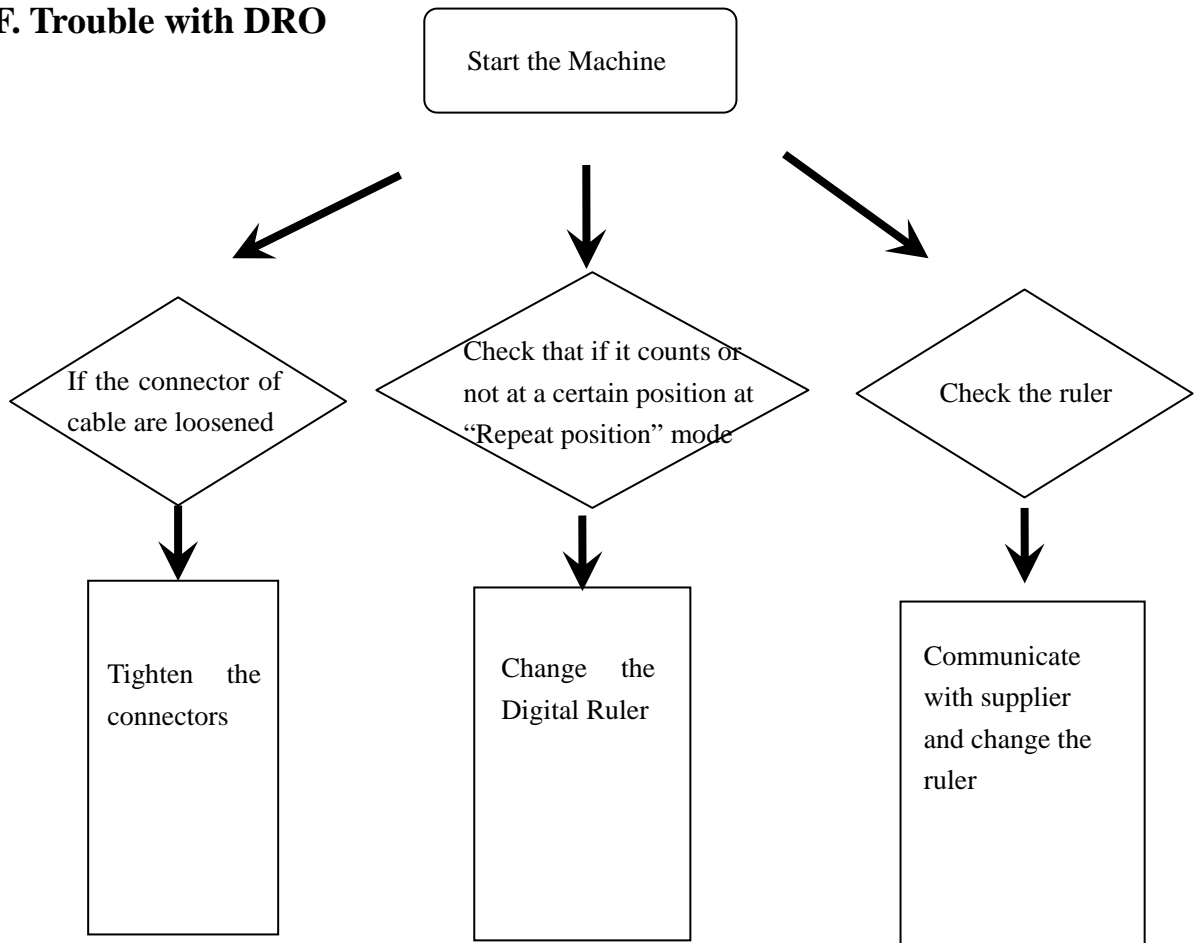

EDM TROUBLE SHOOTING

A. No Power Input

B. Discharge ----Hunting

C. Discharge unstably

D. Easy to Deposit Carbon

E. Anti fire start while start discharging

F. Trouble with DRO

G. No Processing Oil