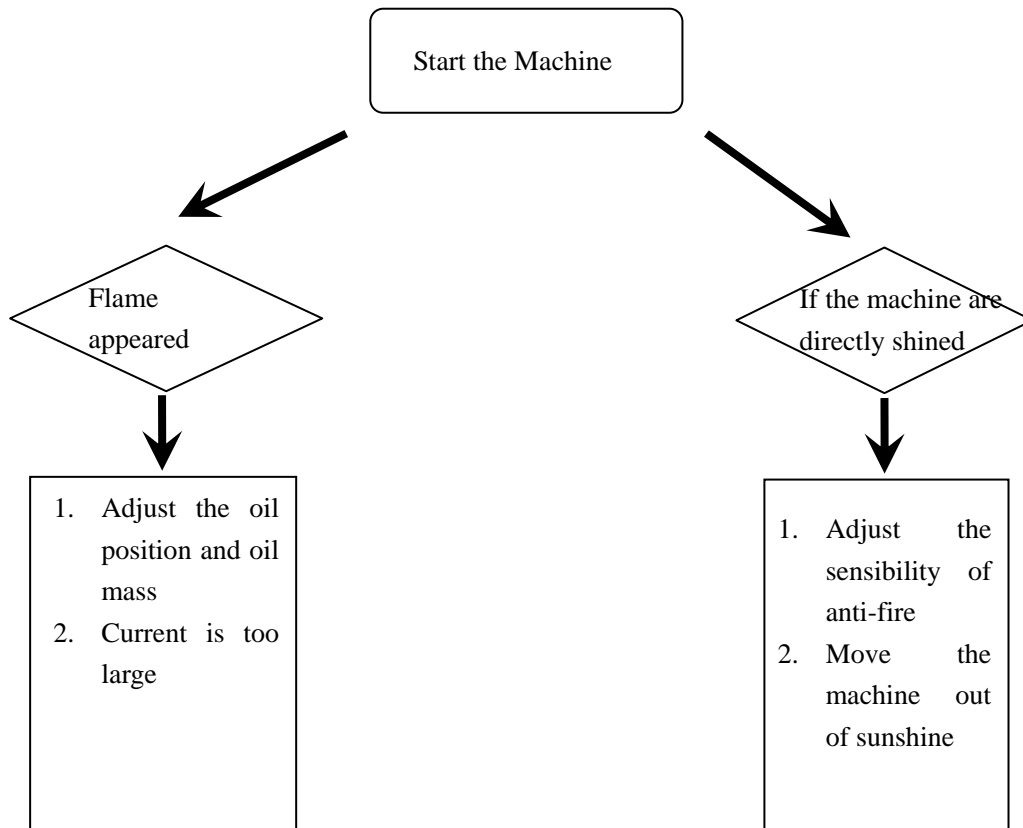

EDM TROUBLE SHOOTING

A. No Power Input

B. Discharge ----Hunting

C. Discharge unstably

D. Easy to Deposit Carbon

E. Anti fire start while start discharging

F. Trouble with DRO

G. No Processing Oil