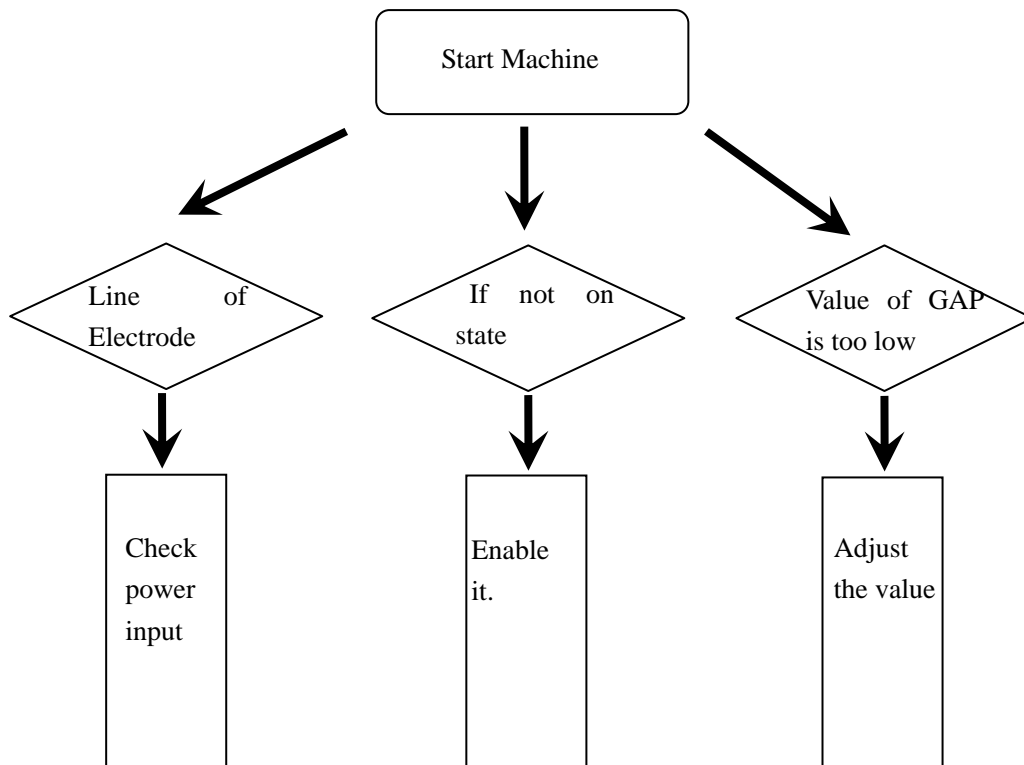

EDM TROUBLE SHOOTING

A. No Power Input

B. Discharge ----Hunting

C. Discharge unstably

D. Easy to Deposit Carbon

E. Anti fire start while start discharging

F. Trouble with DRO

G. No Processing Oil