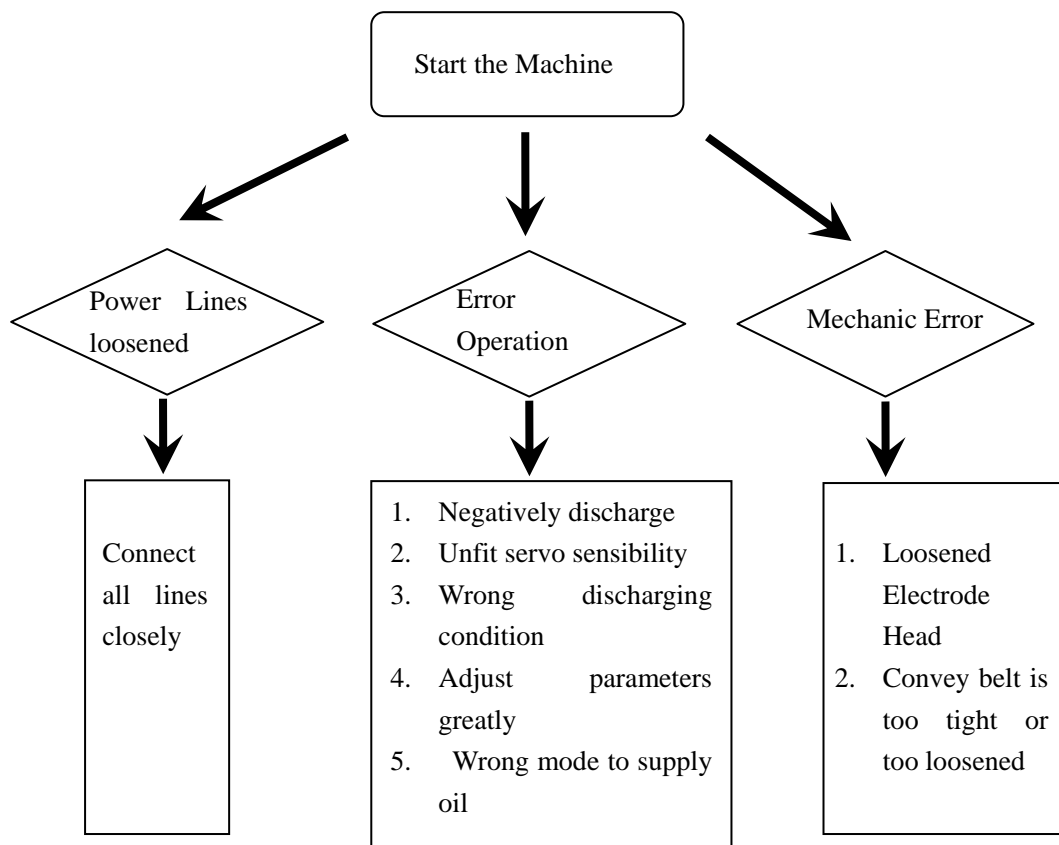

EDM TROUBLE SHOOTING

A. No Power Input

B. Discharge ----Hunting

C. Discharge unstably

D. Easy to Deposit Carbon

E. Anti fire start while start discharging

F. Trouble with DRO

G. No Processing Oil